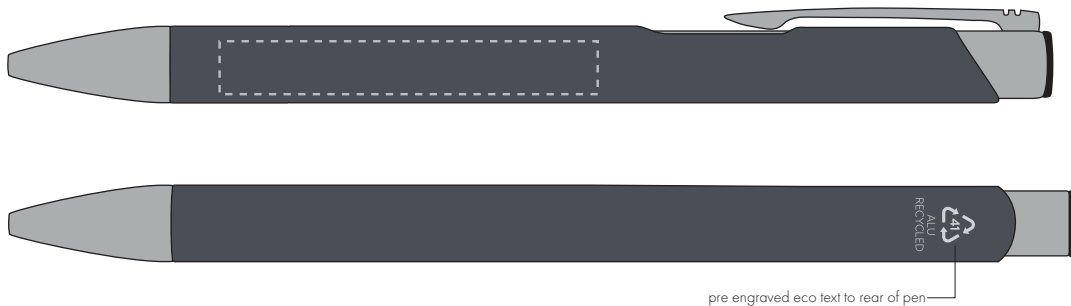

Your Ref:
Our Ref:Quantity:
Version: 1Product Code: TPC982001
Product Colour: DARK GREY**PRINTING CONCERNS:**

We stock this item in the following colours

**PANTONE REFERENCE(S)**

- Colour 1
- Colour 2
- Colour 3
- Colour 4

ARTWORK SCALE 100%

ARTWORK SCALE 100%
Side Print Area:
50mm x 7mm

pre engraved eco text to rear of pen

Product Image for visualisation
- colours may vary

The dashed line is to demonstrate print area and will not appear on your printed item